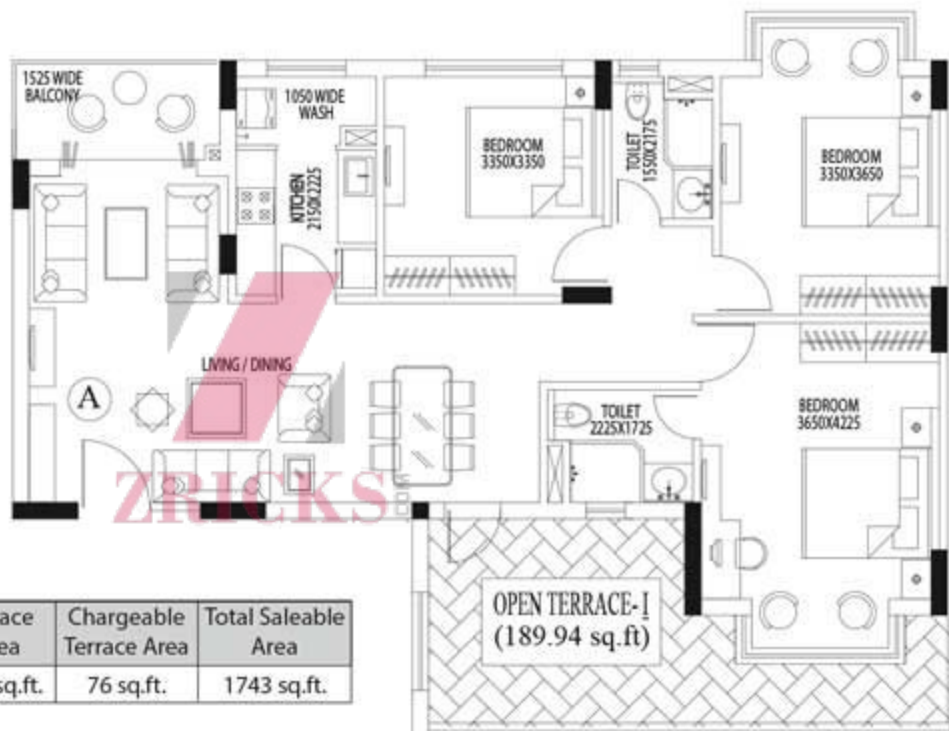

ZRICKS

www.Zricks.com

ZRICKS

Flat	Flat Area	S.Q.	Terrace Area	Chargeable Terrace Area	Total Saleable Area
A (1st Fl.)	1565 sq.ft	102 sq.ft	190 sq.ft.	76 sq.ft.	1743 sq.ft.

OPEN TERRACE-I
(464.77 sq.ft)

BLOCK - 5

Flat	Flat Area	S.Q.	Terrace Area	Chargeable Terrace Area	Total Saleable Area
E	1704 sq.ft.	130 sq.ft.	465 sq.ft.	186 sq.ft.	2020 sq.ft.

Flat	Flat Area	S.Q.	Terrace Area	Chargeable Terrace Area	Total Saleable Area
B (1st Fl.)	1689 sq.ft.	122 sq.ft.	858 sq.ft.	343 sq.ft.	2154 sq.ft.

BLOCK - 4

Flat	Flat Area	S.Q.	Terrace Area	Chargeable Terrace Area	Total Saleable Area
A (1st Fl.)	1991 sq.ft	101 sq.ft	267 sq.ft.	107 sq.ft.	2199 sq.ft.

Flat	Flat Area	S.Q.	Terrace Area	Chargeable Terrace Area	Total Saleable Area
C (1st Fl.)	2030 sq.ft	104 sq.ft	292 sq.ft.	117 sq.ft.	2251 sq.ft.

BLOCK - 4

Flat	Flat Area	S.Q.	Terrace Area	Chargeable Terrace Area	Total Saleable Area
D (1st Fl.)	2123 sq.ft	106 sq.ft	411 sq.ft.	164 sq.ft.	2393 sq.ft.

ZRICKS
_COM

ZRICKS.COM