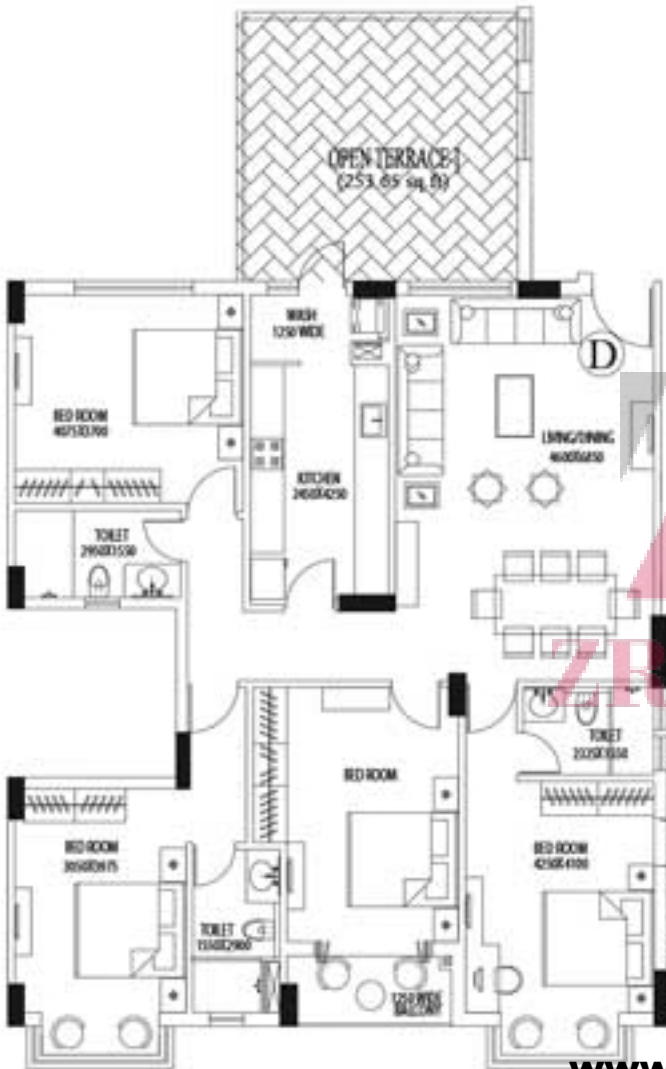

ZRICKS

www.Zricks.com

ZRICKS

Flat	Flat Area	S.Q.	Terrace Area	Chargeable Terrace Area	Total Saleable Area
A (1st Fl.)	1565 sq.ft	102 sq.ft	190 sq.ft.	76 sq.ft.	1743 sq.ft.

OPEN TERRACE-I
(464.77 sq.ft)

BLOCK - 5

Flat	Flat Area	S.Q.	Terrace Area	Chargeable Terrace Area	Total Saleable Area
E	1704 sq.ft.	130 sq.ft.	465 sq.ft.	186 sq.ft.	2020 sq.ft.

Flat	Flat Area	S.Q.	Terrace Area	Chargeable Terrace Area	Total Saleable Area
B (1st Fl.)	1689 sq.ft.	122 sq.ft.	858 sq.ft.	343 sq.ft.	2154 sq.ft.

BLOCK - 4

Flat	Flat Area	S.Q.	Terrace Area	Chargeable Terrace Area	Total Saleable Area
A (1st Fl.)	1991 sq.ft	101 sq.ft	267 sq.ft.	107 sq.ft.	2199 sq.ft.

Flat	Flat Area	S.Q.	Terrace Area	Chargeable Terrace Area	Total Saleable Area
C (1st Fl.)	2030 sq.ft	104 sq.ft	292 sq.ft.	117 sq.ft.	2251 sq.ft.

BLOCK - 4

Flat	Flat Area	S.Q.	Terrace Area	Chargeable Terrace Area	Total Saleable Area
D (1st Fl.)	2123 sq.ft	106 sq.ft	411 sq.ft.	164 sq.ft.	2393 sq.ft.

ZRICKS
_COM

ZRICKS.COM