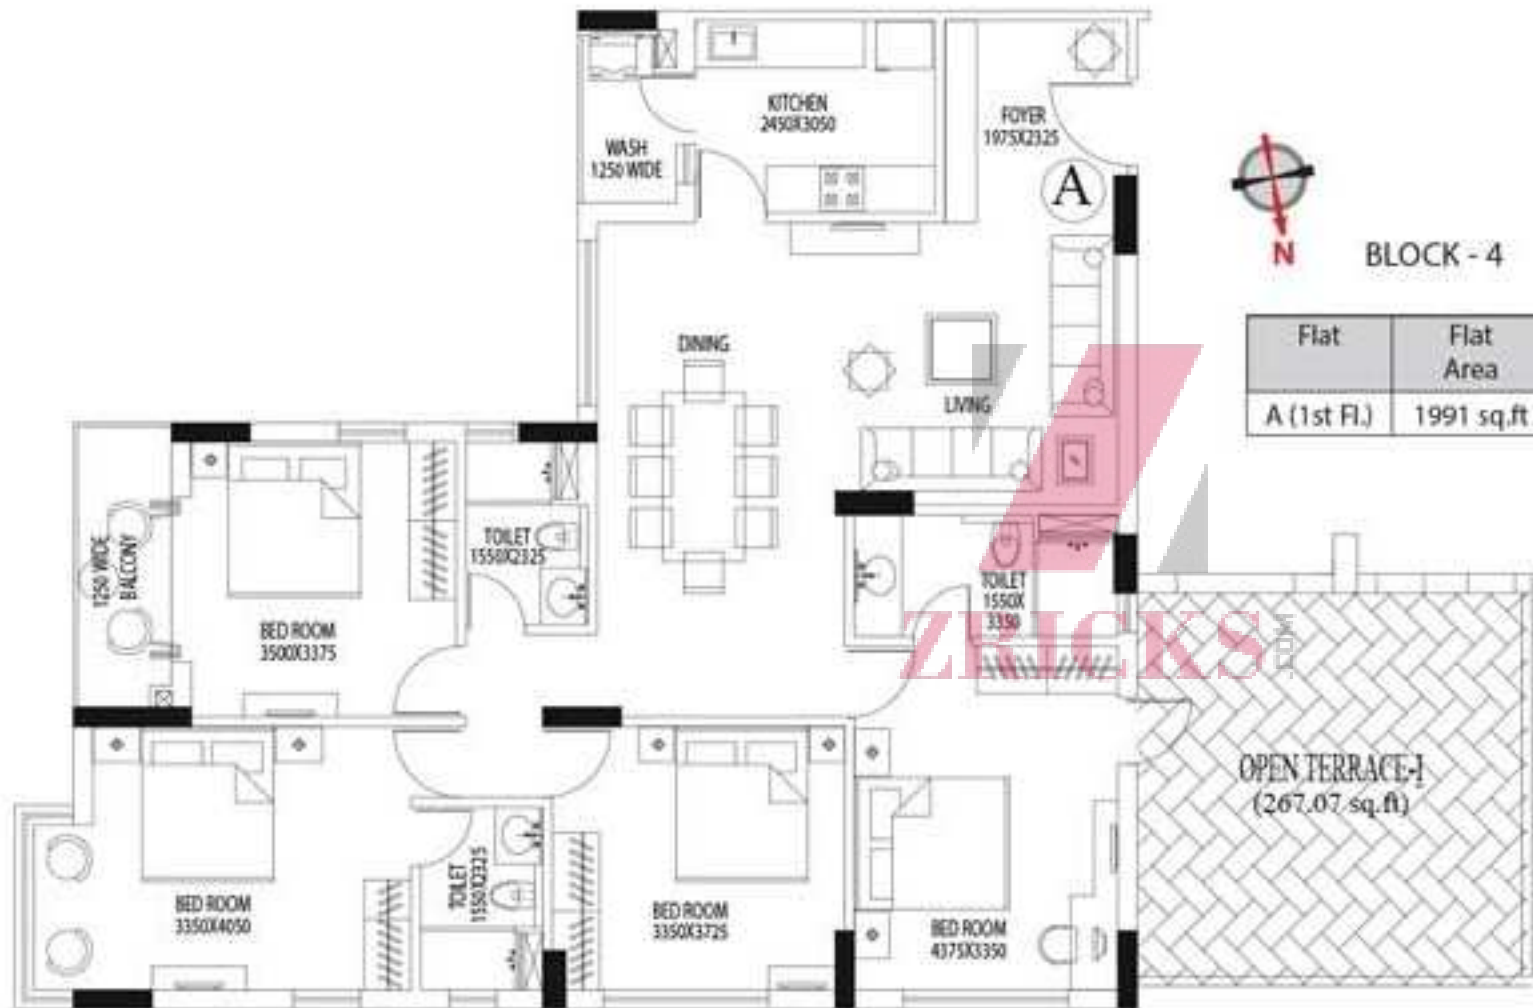

ZRICKS

www.Zricks.com

ZRICKS

Flat	Flat Area	S.Q.	Terrace Area	Chargeable Terrace Area	Total Saleable Area
A (1st Fl.)	1565 sq.ft	102 sq.ft	190 sq.ft.	76 sq.ft.	1743 sq.ft.

OPEN TERRACE-I
(464.77 sq.ft)

BLOCK - 5

Flat	Flat Area	S.Q.	Terrace Area	Chargeable Terrace Area	Total Saleable Area
E	1704 sq.ft.	130 sq.ft.	465 sq.ft.	186 sq.ft.	2020 sq.ft.

Flat	Flat Area	S.Q.	Terrace Area	Chargeable Terrace Area	Total Saleable Area
B (1st Fl.)	1689 sq.ft.	122 sq.ft.	858 sq.ft.	343 sq.ft.	2154 sq.ft.

BLOCK - 4

Flat	Flat Area	S.Q.	Terrace Area	Chargeable Terrace Area	Total Saleable Area
A (1st Fl.)	1991 sq.ft	101 sq.ft	267 sq.ft.	107 sq.ft.	2199 sq.ft.

Flat	Flat Area	S.Q.	Terrace Area	Chargeable Terrace Area	Total Saleable Area
C (1st Fl.)	2030 sq.ft	104 sq.ft	292 sq.ft.	117 sq.ft.	2251 sq.ft.

BLOCK - 4

Flat	Flat Area	S.Q.	Terrace Area	Chargeable Terrace Area	Total Saleable Area
D (1st Fl.)	2123 sq.ft	106 sq.ft	411 sq.ft.	164 sq.ft.	2393 sq.ft.

ZRICKS
_COM

ZRICKS.COM