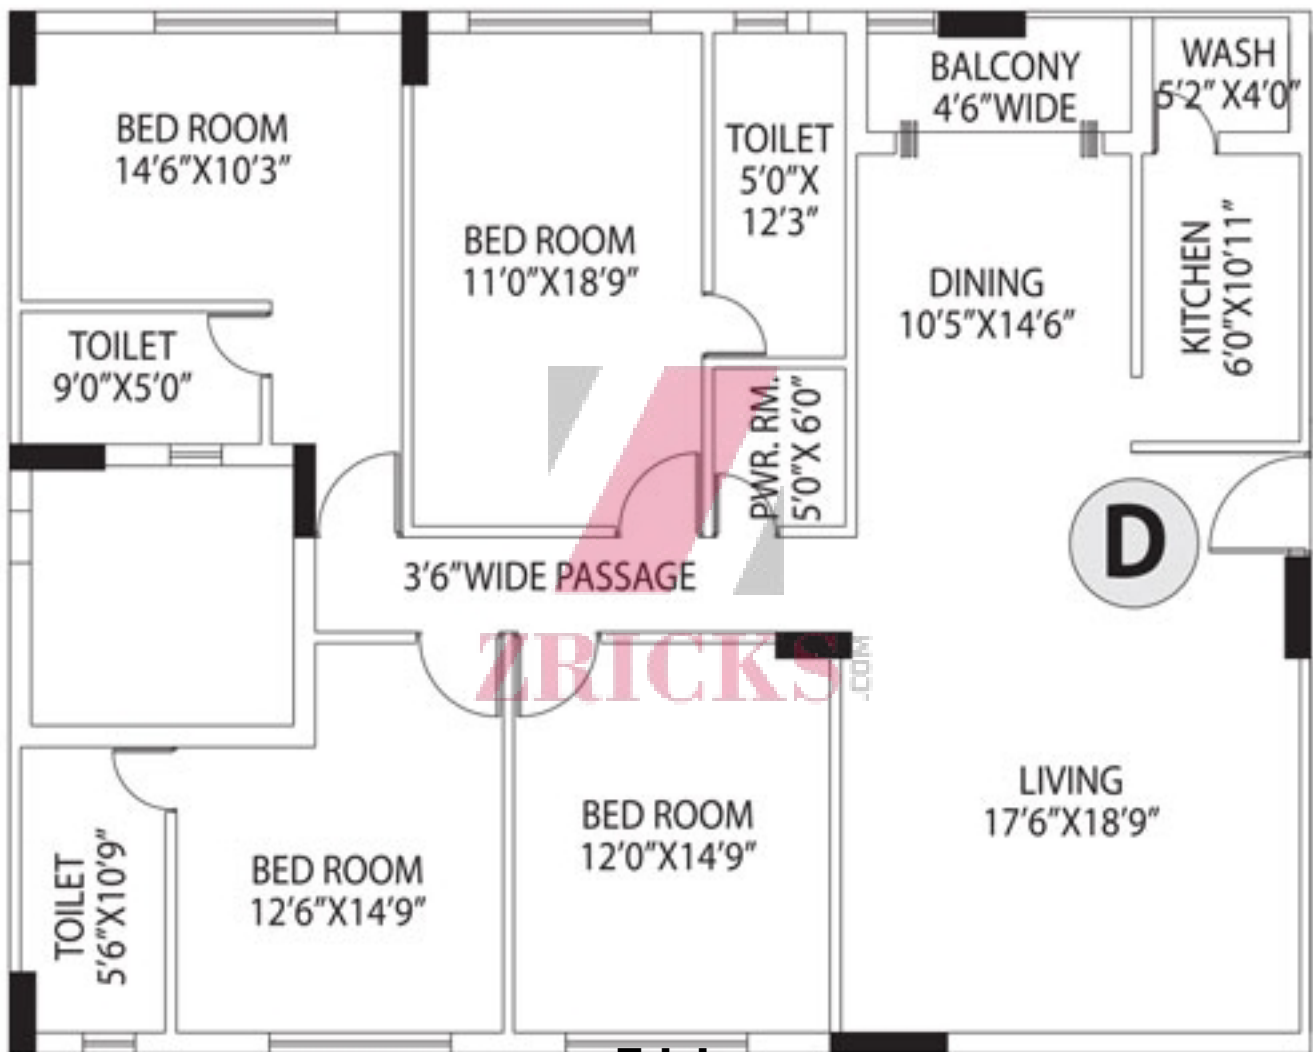

ZRICKS

www.Zricks.com

ZRICKS

Flat	Flat Area	S.Q.	Terrace Area	Chargeable Terrace Area	Total Saleable Area
A (1st Fl.)	1565 sq.ft	102 sq.ft	190 sq.ft.	76 sq.ft.	1743 sq.ft.

OPEN TERRACE-I
(464.77 sq.ft)

BLOCK - 5

Flat	Flat Area	S.Q.	Terrace Area	Chargeable Terrace Area	Total Saleable Area
E	1704 sq.ft.	130 sq.ft.	465 sq.ft.	186 sq.ft.	2020 sq.ft.

Flat	Flat Area	S.Q.	Terrace Area	Chargeable Terrace Area	Total Saleable Area
B (1st Fl.)	1689 sq.ft.	122 sq.ft.	858 sq.ft.	343 sq.ft.	2154 sq.ft.

BLOCK - 4

Flat	Flat Area	S.Q.	Terrace Area	Chargeable Terrace Area	Total Saleable Area
A (1st Fl.)	1991 sq.ft	101 sq.ft	267 sq.ft.	107 sq.ft.	2199 sq.ft.

Flat	Flat Area	S.Q.	Terrace Area	Chargeable Terrace Area	Total Saleable Area
C (1st Fl.)	2030 sq.ft	104 sq.ft	292 sq.ft.	117 sq.ft.	2251 sq.ft.

BLOCK - 4

Flat	Flat Area	S.Q.	Terrace Area	Chargeable Terrace Area	Total Saleable Area
D (1st Fl.)	2123 sq.ft	106 sq.ft	411 sq.ft.	164 sq.ft.	2393 sq.ft.

ZRICKS
_COM

ZRICKS.COM