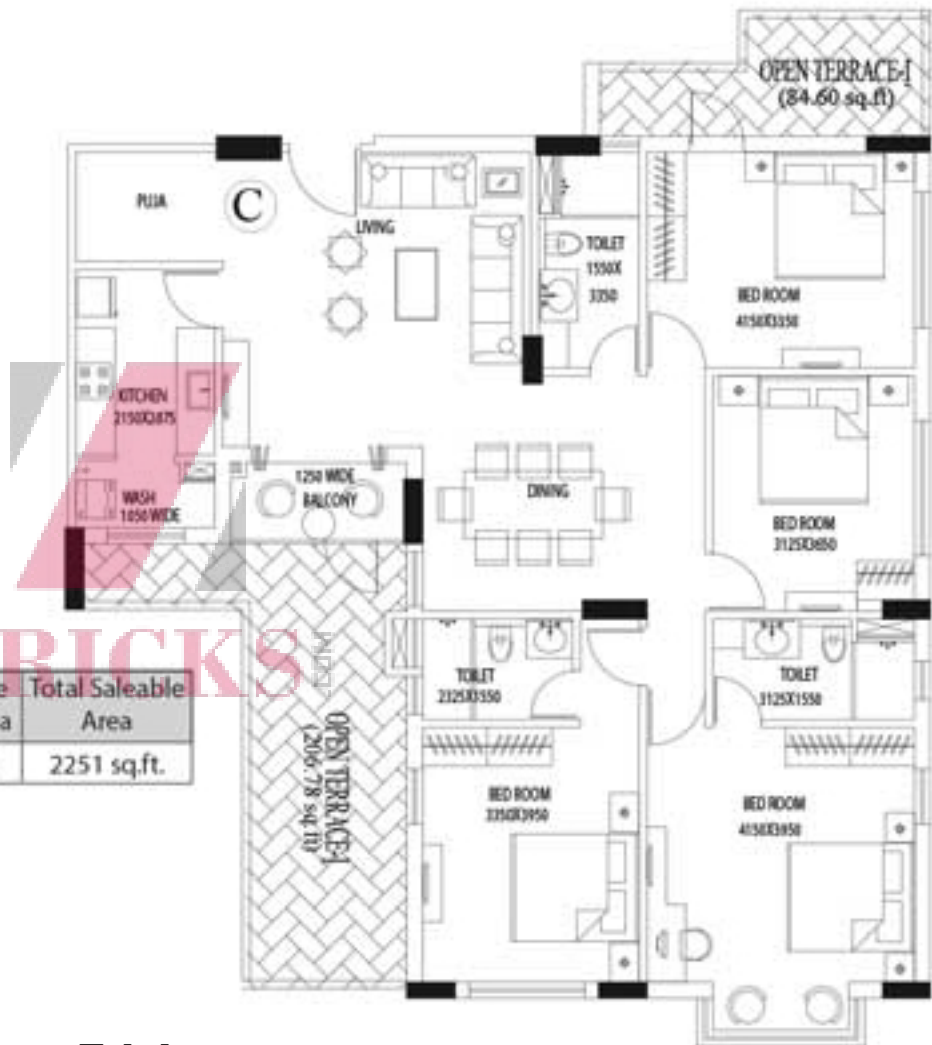

ZRICKS

www.Zricks.com

ZRICKS

Flat	Flat Area	S.Q.	Terrace Area	Chargeable Terrace Area	Total Saleable Area
A (1st Fl.)	1565 sq.ft	102 sq.ft	190 sq.ft.	76 sq.ft.	1743 sq.ft.

OPEN TERRACE-I
(464.77 sq.ft)

BLOCK - 5

Flat	Flat Area	S.Q.	Terrace Area	Chargeable Terrace Area	Total Saleable Area
E	1704 sq.ft.	130 sq.ft.	465 sq.ft.	186 sq.ft.	2020 sq.ft.

Flat	Flat Area	S.Q.	Terrace Area	Chargeable Terrace Area	Total Saleable Area
B (1st Fl.)	1689 sq.ft.	122 sq.ft.	858 sq.ft.	343 sq.ft.	2154 sq.ft.

BLOCK - 4

Flat	Flat Area	S.Q.	Terrace Area	Chargeable Terrace Area	Total Saleable Area
A (1st Fl.)	1991 sq.ft	101 sq.ft	267 sq.ft.	107 sq.ft.	2199 sq.ft.

Flat	Flat Area	S.Q.	Terrace Area	Chargeable Terrace Area	Total Saleable Area
C (1st Fl.)	2030 sq.ft	104 sq.ft	292 sq.ft.	117 sq.ft.	2251 sq.ft.

BLOCK - 4

Flat	Flat Area	S.Q.	Terrace Area	Chargeable Terrace Area	Total Saleable Area
D (1st Fl.)	2123 sq.ft	106 sq.ft	411 sq.ft.	164 sq.ft.	2393 sq.ft.

ZRICKS
_COM

ZRICKS.COM